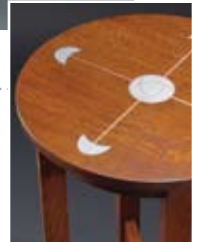

5019-200 ENTERTAINMENT CONSOLE

66W 21D 32H  
Granite top. Phelps Finish shown.

alternative style: 5019-100 Entertainment Console – same as 5019-200 Entertainment Console, except with wood top.

**5017 TREASURED BLANKET CHEST**

42 1/4 W 20 3/4 D 25 1/2 H  
Cedar lined.  
Moravian Finish shown.

**5001 WINE TABLE**

18 Diameter 30H  
Moravian Finish shown.

**5020 MIRROR**

22W 1 1/8 D 48H  
Moravian Finish shown.

**5004 CENTER TABLE**

29 Diameter 29H  
Moravian Finish shown.

**5003 OCTAGONAL TABLE**

17 1/2 W 17 1/2 D 22H  
Holton Finish shown.

These oak finishes have been designed to accentuate the beautiful inlays and are available only on the America's New Mission Collection.