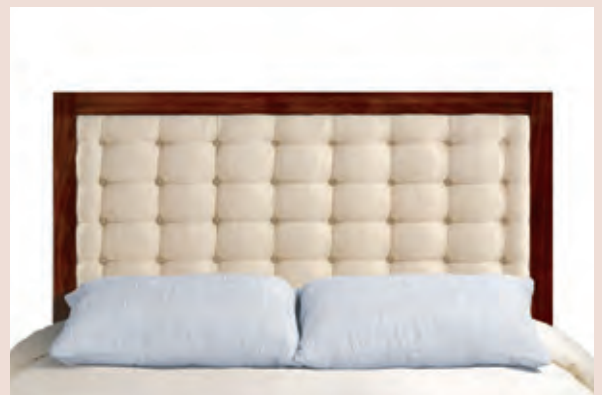

UPHOLSTERED headboards / beds

771 Upholstered Headboard 5/0

64W 80L 58-1/2H

774 Upholstered Headboard 5/0

65W 79-1/2L 59-1/2H
Option shown: Stainless Steel Nail Head Trim.

772 Upholstered Headboard 5/0

64W 80 L 58-1/2H

775 Upholstered Headboard 5/0

64W 79-1/2L 60-1/2H

773 Upholstered Headboard 5/0

65W 79-1/2L 64H

777 Upholstered Headboard 5/0

64W 79-1/2L 60-1/2H

HARDEN

UPHOLSTERED headboards / beds

Headboard

Choose Style No. and Size

Available Bed sizes:

3/3 (twin) **5/0** (queen) **6/6** (king) **6/0** (cal king)

Also available as a Headboard with Metal Frame:

3/3 (twin) **5/0** (queen) **6/6** (king) **6/0** (cal king)