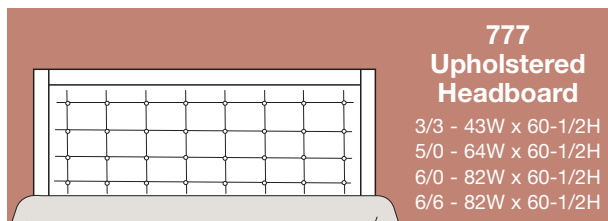

UPHOLSTERED headboards / beds

771 Upholstered Headboard 5/0

64W 80L 58-1/2H

774 Upholstered Headboard 5/0

65W 79-1/2L 59-1/2H
Option shown: Stainless Steel Nail Head Trim.

772 Upholstered Headboard 5/0

64W 80 L 58-1/2H

775 Upholstered Headboard 5/0

64W 79-1/2L 60-1/2H

773 Upholstered Headboard 5/0

65W 79-1/2L 64H

777 Upholstered Headboard 5/0

64W 79-1/2L 60-1/2H

HARDEN

UPHOLSTERED headboards / beds

Headboard

Choose Style No. and Size

Available Bed sizes:

3/3 (twin) **5/0** (queen) **6/6** (king) **6/0** (cal king)

Also available as a Headboard with Metal Frame:

3/3 (twin) **5/0** (queen) **6/6** (king) **6/0** (cal king)

(Note: Length of frame may vary depending on mattress chosen.)

Footboard

0 – 1st digit (after Style No.) designates **Headboard with Metal Frame**

1 – 1st digit (after Style No.) designates **Headboard and Footboard**