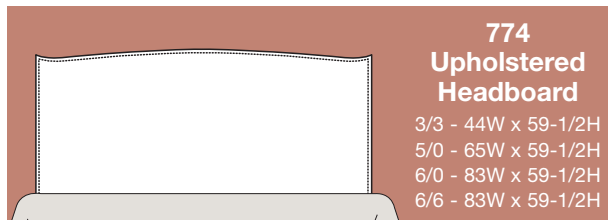

775 Upholstered Headboard 5/0

64W 79-1/2L 60-1/2H

773 Upholstered Headboard 5/0

65W 79-1/2L 64H

777 Upholstered Headboard 5/0

64W 79-1/2L 60-1/2H

HARDEN

UPHOLSTERED headboards / beds

Headboard

Choose Style No. and Size

Available Bed sizes:

3/3 (twin) **5/0** (queen) **6/6** (king) **6/0** (cal king)

Also available as a Headboard with Metal Frame:

3/3 (twin) **5/0** (queen) **6/6** (king) **6/0** (cal king)

(Note: Length of frame may vary depending on mattress chosen.)

Footboard

0 – 1st digit (after Style No.) designates **Headboard with Metal Frame**

1 – 1st digit (after Style No.) designates **Headboard and Footboard**