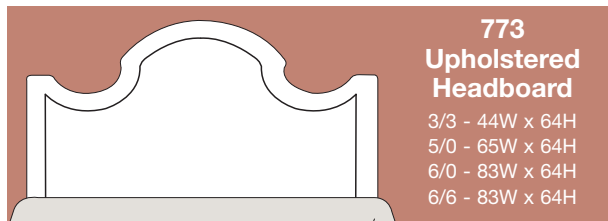

UPHOLSTERED headboards / beds

771 Upholstered Headboard 5/0

64W 80L 58-1/2H

774 Upholstered Headboard 5/0

65W 79-1/2L 59-1/2H
Option shown: Stainless Steel Nail Head Trim.

772 Upholstered Headboard 5/0

64W 80 L 58-1/2H

775 Upholstered Headboard 5/0

64W 79-1/2L 60-1/2H

773 Upholstered Headboard 5/0

65W 79-1/2L 64H

777 Upholstered Headboard 5/0

64W 79-1/2L 60-1/2H

HARDEN

UPHOLSTERED headboards / beds

Headboard

Choose Style No. and Size

Available Bed sizes:

3/3 (twin) **5/0** (queen) **6/6** (king) **6/0** (cal king)

Also available as a Headboard with Metal Frame:

3/3 (twin) **5/0** (queen) **6/6** (king) **6/0** (cal king)