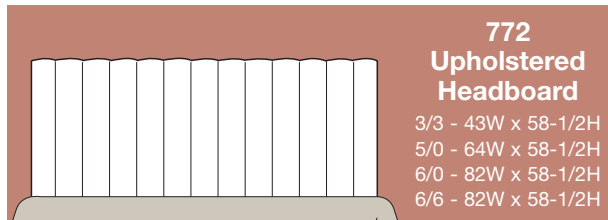

UPHOLSTERED headboards / beds

771 Upholstered Headboard 5/0

64W 80L 58-1/2H

774 Upholstered Headboard 5/0

65W 79-1/2L 59-1/2H
Option shown: Stainless Steel Nail Head Trim.

772 Upholstered Headboard 5/0

64W 80 L 58-1/2H

775 Upholstered Headboard 5/0

64W 79-1/2L 60-1/2H

773 Upholstered Headboard 5/0

65W 79-1/2L 64H

777 Upholstered Headboard 5/0

64W 79-1/2L 60-1/2H

HARDEN

UPHOLSTERED headboards / beds

Headboard

Choose Style No. and Size

Available Bed sizes:

3/3 (twin) **5/0** (queen) **6/6** (king) **6/0** (cal king)

Also available as a Headboard with Metal Frame:

3/3 (twin) **5/0** (queen) **6/6** (king) **6/0** (cal king)