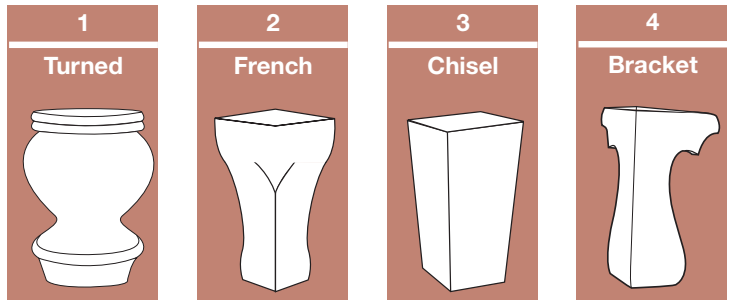

Foot Styles

2nd digit (after Style No.) designates Foot Style