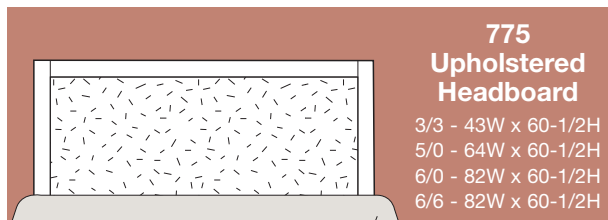

775 Upholstered Headboard 5/0

64W 79-1/2L 60-1/2H

773 Upholstered Headboard 5/0

65W 79-1/2L 64H

777 Upholstered Headboard 5/0

64W 79-1/2L 60-1/2H

HARDEN

UPHOLSTERED headboards / beds

Headboard

Choose Style No. and Size

Available Bed sizes:

3/3 (twin) **5/0** (queen) **6/6** (king) **6/0** (cal king)

Also available as a Headboard with Metal Frame:

3/3 (twin) **5/0** (queen) **6/6** (king) **6/0** (cal king)

(Note: Length of frame may vary depending on mattress chosen.)

Footboard

0 – 1st digit (after Style No.) designates **Headboard with Metal Frame**

1 – 1st digit (after Style No.) designates **Headboard and Footboard**