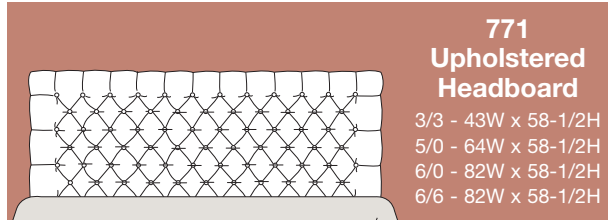

UPHOLSTERED headboards / beds

771 Upholstered Headboard 5/0

64W 80L 58-1/2H

774 Upholstered Headboard 5/0

65W 79-1/2L 59-1/2H
Option shown: Stainless Steel Nail Head Trim.

772 Upholstered Headboard 5/0

64W 80 L 58-1/2H

775 Upholstered Headboard 5/0

64W 79-1/2L 60-1/2H

773 Upholstered Headboard 5/0

65W 79-1/2L 64H

777 Upholstered Headboard 5/0

64W 79-1/2L 60-1/2H

HARDEN

UPHOLSTERED headboards / beds

Headboard

Choose Style No. and Size

Available Bed sizes:

3/3 (twin) **5/0** (queen) **6/6** (king) **6/0** (cal king)

Also available as a Headboard with Metal Frame:

3/3 (twin) **5/0** (queen) **6/6** (king) **6/0** (cal king)

(Note: Length of frame may vary depending on mattress chosen.)

Footboard

0 – 1st digit (after Style No.) designates **Headboard with Metal Frame**

1 – 1st digit (after Style No.) designates **Headboard and Footboard**