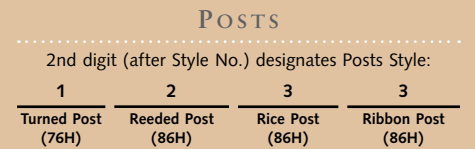

..... designer custom beds **675**

675-11 BED 5/0
 Modified Arched Panel Headboard
 Rail Footboard / Turned Posts
 Sagamore Finish shown.
 also available:
 675-01 Headboard with Metal Frame – 76H

Note: Footboard Posts are 5" shorter than Headboard Posts.

675-14 BED 5/0
 Modified Arched Panel Headboard
 Rail Footboard / Ribbon Posts
 Renaissance Finish shown.
 also available:
 675-04 Headboard with Metal Frame – 86H

Available sizes:
 4/6 – 65W 83 1/2 L 6/0 – 78W 93L
 5/0 – 65W 89L 6/6 – 83W 89L
 Bottom of box spring to floor – 13H
 Top of side rails to floor – 16 1/2 H
 For overall height refer to Posts information above.
 Also available as a Headboard with Metal Frame:
 4/6 – 65W 74L 6/0 – 78W 79L
 5/0 – 65W 79L 6/6 – 83W 79L
 (Note: Length of frame may vary depending on mattress chosen.)