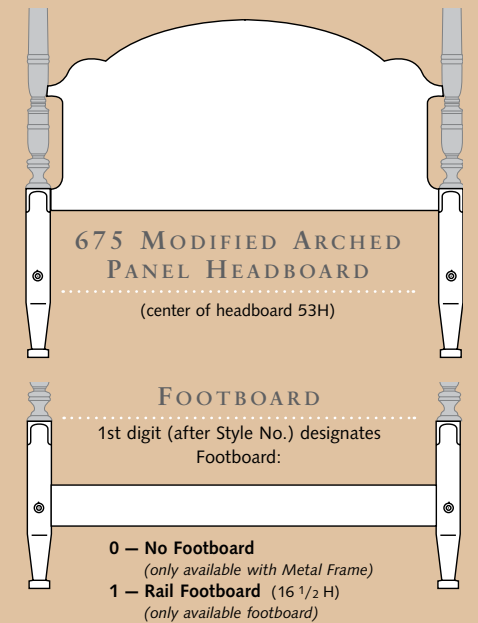

..... designer custom beds **675**

675-11 BED 5/0
 Modified Arched Panel Headboard
 Rail Footboard / Turned Posts
 Sagamore Finish shown.
 also available:
 675-01 Headboard with Metal Frame – 76H

Note: Footboard Posts are 5" shorter than Headboard Posts.

675-12 BED 5/0
 Modified Arched Panel Headboard
 Rail Footboard / Reeded Posts
 Renaissance Finish shown.
 also available:
 675-02 Headboard with Metal Frame – 86H

675-13 BED 5/0
 Modified Arched Panel Headboard
 Rail Footboard / Rice Posts
 Renaissance Finish shown.
 also available:
 675-03 Headboard with Metal Frame – 86H

675-14 BED 5/0
 Modified Arched Panel Headboard
 Rail Footboard / Ribbon Posts
 Renaissance Finish shown.
 also available:
 675-04 Headboard with Metal Frame – 86H

Available sizes:
 4/6 – 65W 83 1/2 L 6/0 – 78W 93L
 5/0 – 65W 89L 6/6 – 83W 89L
 Bottom of box spring to floor – 13H
 Top of side rails to floor – 16 1/2 H
 For overall height refer to Posts information above.
 Also available as a Headboard with Metal Frame:
 4/6 – 65W 74L 6/0 – 78W 79L
 5/0 – 65W 79L 6/6 – 83W 79L
 (Note: Length of frame may vary depending on mattress chosen.)

4/6 – 65W 83 1/2 L 6/0 – 78W 93L
5/0 – 65W 89L 6/6 – 83W 89L

Bottom of box spring to floor – 13H
Top of side rails to floor – 16 1/2 H
For overall height refer to Posts information above.

Also available as a Headboard with Metal Frame:
4/6 – 65W 74L 6/0 – 78W 79L
5/0 – 65W 79L 6/6 – 83W 79L
(Note: Length of frame may vary depending on mattress chosen.)