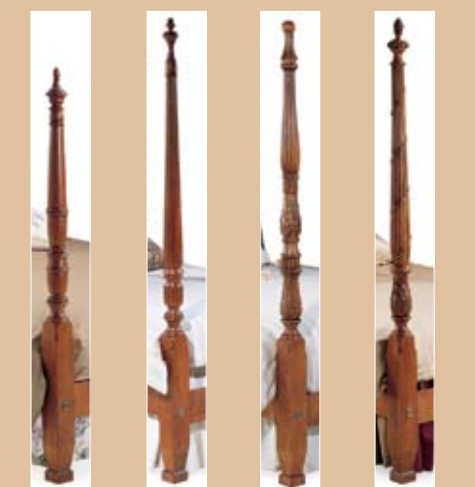

..... designer custom beds **675**

675-11 BED 5/0
 Modified Arched Panel Headboard
 Rail Footboard / Turned Posts
 Sagamore Finish shown.
 also available:
 675-01 Headboard with Metal Frame – 76H

Note: Footboard Posts are 5" shorter than Headboard Posts.

675-12 BED 5/0
 Modified Arched Panel Headboard
 Rail Footboard / Reeded Posts
 Renaissance Finish shown.
 also available:
 675-02 Headboard with Metal Frame – 86H

675-13 BED 5/0
 Modified Arched Panel Headboard
 Rail Footboard / Rice Posts
 Renaissance Finish shown.
 also available:
 675-03 Headboard with Metal Frame – 86H

675-14 BED 5/0
 Modified Arched Panel Headboard
 Rail Footboard / Ribbon Posts
 Renaissance Finish shown.
 also available:
 675-04 Headboard with Metal Frame – 86H

Available sizes:
 4/6 – 65W 83 1/2 L 6/0 – 78W 93L
 5/0 – 65W 89L 6/6 – 83W 89L
 Bottom of box spring to floor – 13H
 Top of side rails to floor – 16 1/2 H
 For overall height refer to Posts information above.
 Also available as a Headboard with Metal Frame:
 4/6 – 65W 74L 6/0 – 78W 79L
 5/0 – 65W 79L 6/6 – 83W 79L
 (Note: Length of frame may vary depending on mattress chosen.)