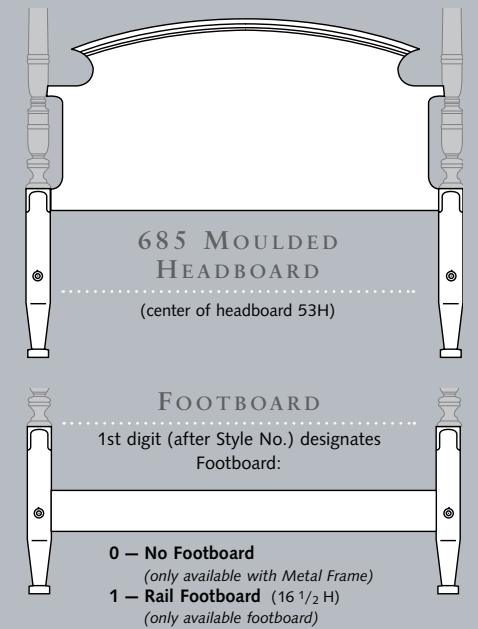

Available sizes:

4/6 – 65W 83 1/2 L   6/0 – 78W 93L
5/0 – 65W 89L   6/6 – 83W 89L

Bottom of box spring to floor – 13H
Top of side rails to floor – 16 1/2 H
For overall height refer to Posts information above.

Also available as a Headboard with Metal Frame:
4/6 – 65W 74L   6/0 – 78W 79L
5/0 – 65W 79L   6/6 – 83W 79L
(Note: Length of frame may vary depending on mattress chosen.)

Not available as a Headboard only.
Not available with canopy frames.

685-13 MOULDED HEADBOARD BED WITH RICE POSTS
Renaissance Finish shown.