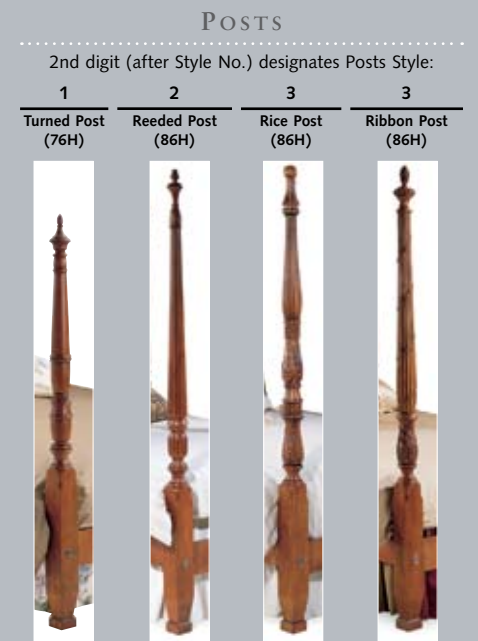

675-14 BED 5/0
 Modified Arched Panel Headboard
 Rail Footboard / Ribbon Posts
 Renaissance Finish shown.
 also available:
 675-04 Headboard with Metal Frame – 86H

Available sizes:
 4/6 – 65W 83 1/2 L 6/0 – 78W 93L
 5/0 – 65W 89L 6/6 – 83W 89L
 Bottom of box spring to floor – 13H
 Top of side rails to floor – 16 1/2 H
 For overall height refer to Posts information above.
 Also available as a Headboard with Metal Frame:
 4/6 – 65W 74L 6/0 – 78W 79L
 5/0 – 65W 79L 6/6 – 83W 79L
 (Note: Length of frame may vary depending on mattress chosen.)

Moulded Headboard
Rail Footboard / Turned Posts
Renaissance Finish shown.

also available:
685-01 Headboard with Metal Frame – 76H

Note: Footboard Posts are 5" shorter than Headboard Posts.

685-12 BED 5/0

Moulded Headboard
Rail Footboard / Reeded Posts
Brandywine Finish shown.

also available:
685-02 Headboard with Metal Frame – 86H

685-13 BED 5/0

Moulded Headboard
Rail Footboard / Rice Posts
Renaissance Finish shown.

also available:
685-03 Headboard with Metal Frame – 86H

685-14 BED 5/0

Moulded Headboard
Rail Footboard / Ribbon Posts
Renaissance Finish shown.

also available:
685-04 Headboard with Metal Frame – 86H

Available sizes: