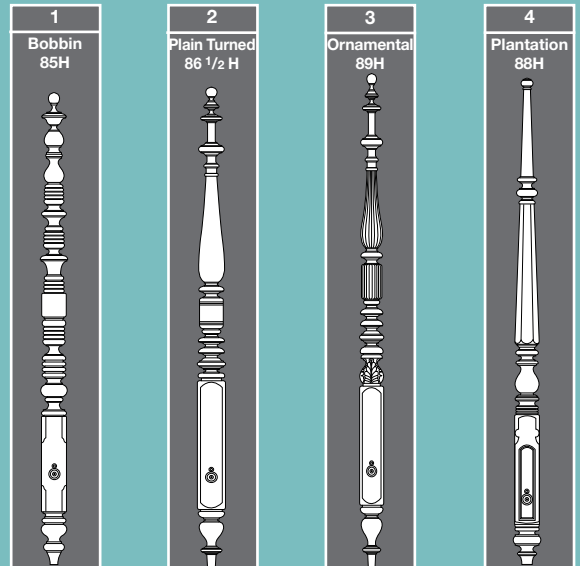

POSTS

2nd digit (after Style No.) designates Posts Style:

Available sizes — 3/3 4/6 5/0 6/6 6/0

designer

661 Planked Headboard & Footboard

671 Provincial Headboard & Footboard

FOOTBOARD

0 - 1st digit (after Style No.) designates **No Footboard**

1 - 1st digit (after Style No.) designates **Complete Bed** is required

POSTS

2nd digit (after Style No.) designates Posts Style:

Available sizes — 4/6 5/0 6/6 6/0

American-made, solid cherry styling for your bedroom...