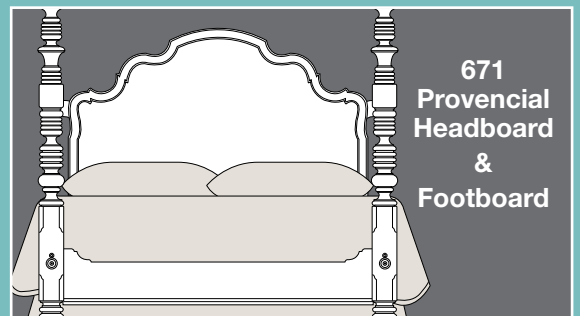

POSTS

2nd digit (after Style No.) designates Posts Style:

Available sizes — 3/3 4/6 5/0 6/6 6/0

designer

661 Planked Headboard & Footboard

671 Provincial Headboard & Footboard

FOOTBOARD

0 - 1st digit (after Style No.) designates **No Footboard**

1 - 1st digit (after Style No.) designates **Complete Bed** is required

POSTS

2nd digit (after Style No.) designates Posts Style:

Available sizes — 4/6 5/0 6/6 6/0

American-made, solid cherry styling for your bedroom...