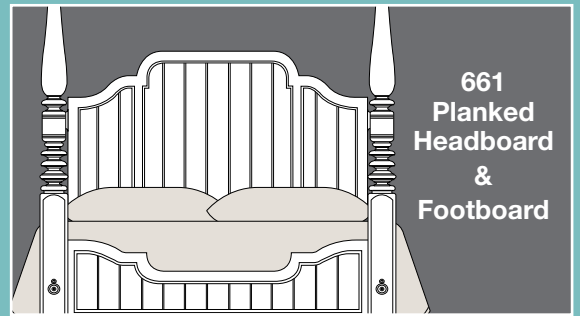

traditional

629 Arched Headboard

639 Scroll Headboard

1 - Rail Footboard

(only available footboard in Traditional Program)

FOOTBOARD

0 - 1st digit (after Style No.) designates **No Footboard**

1 - 1st digit (after Style No.) designates **Rail Footboard**

POSTS

2nd digit (after Style No.) designates Posts Style:

Available sizes — 3/3 4/6 5/0 6/6 6/0

designer

661 Planked Headboard & Footboard

671 Provincial Headboard & Footboard

FOOTBOARD

0 - 1st digit (after Style No.) designates **No Footboard**

1 - 1st digit (after Style No.) designates **Complete Bed** is required

POSTS

2nd digit (after Style No.) designates Posts Style:

Available sizes — 4/6 5/0 6/6 6/0

American-made, solid cherry styling for your bedroom...