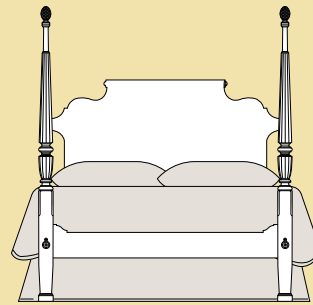

639-11

Scroll HDBD/FTBD
Turned Posts

3/3:	43W	82 1/2 L	86 1/2 H
4/6:	64W	82 1/2 L	86 1/2 H
5/0:	64W	88L	86 1/2 H
6/6:	82W	88L	86 1/2 H
6/0:	82W	92L	86 1/2 H

639-12

Scroll HDBD/FTBD
Carved Posts

3/3:	43 1/2 W	83L	86 H
4/6:	64 1/2 W	83L	86 H
5/0:	64 1/2 W	88 1/2 L	86 H
6/6:	82 1/2 W	88 1/2 L	86 H
6/0:	82 1/2 W	92 1/2 L	86 H

639-13

Scroll HDBD/FTBD
Pineapple Posts

3/3:	43W	82 1/2 L	71H
4/6:	64W	82 1/2 L	71H
5/0:	64W	88L	71H
6/6:	82W	88L	71H
6/0:	82W	92L	71H

639-14

Scroll HDBD/FTBD
Thistle Posts

3/3:	45W	84 1/2 L	60H
4/6:	66W	84 1/2 L	60H
5/0:	66W	90L	60H
6/6:	84W	90L	60H
6/0:	84W	94L	60H