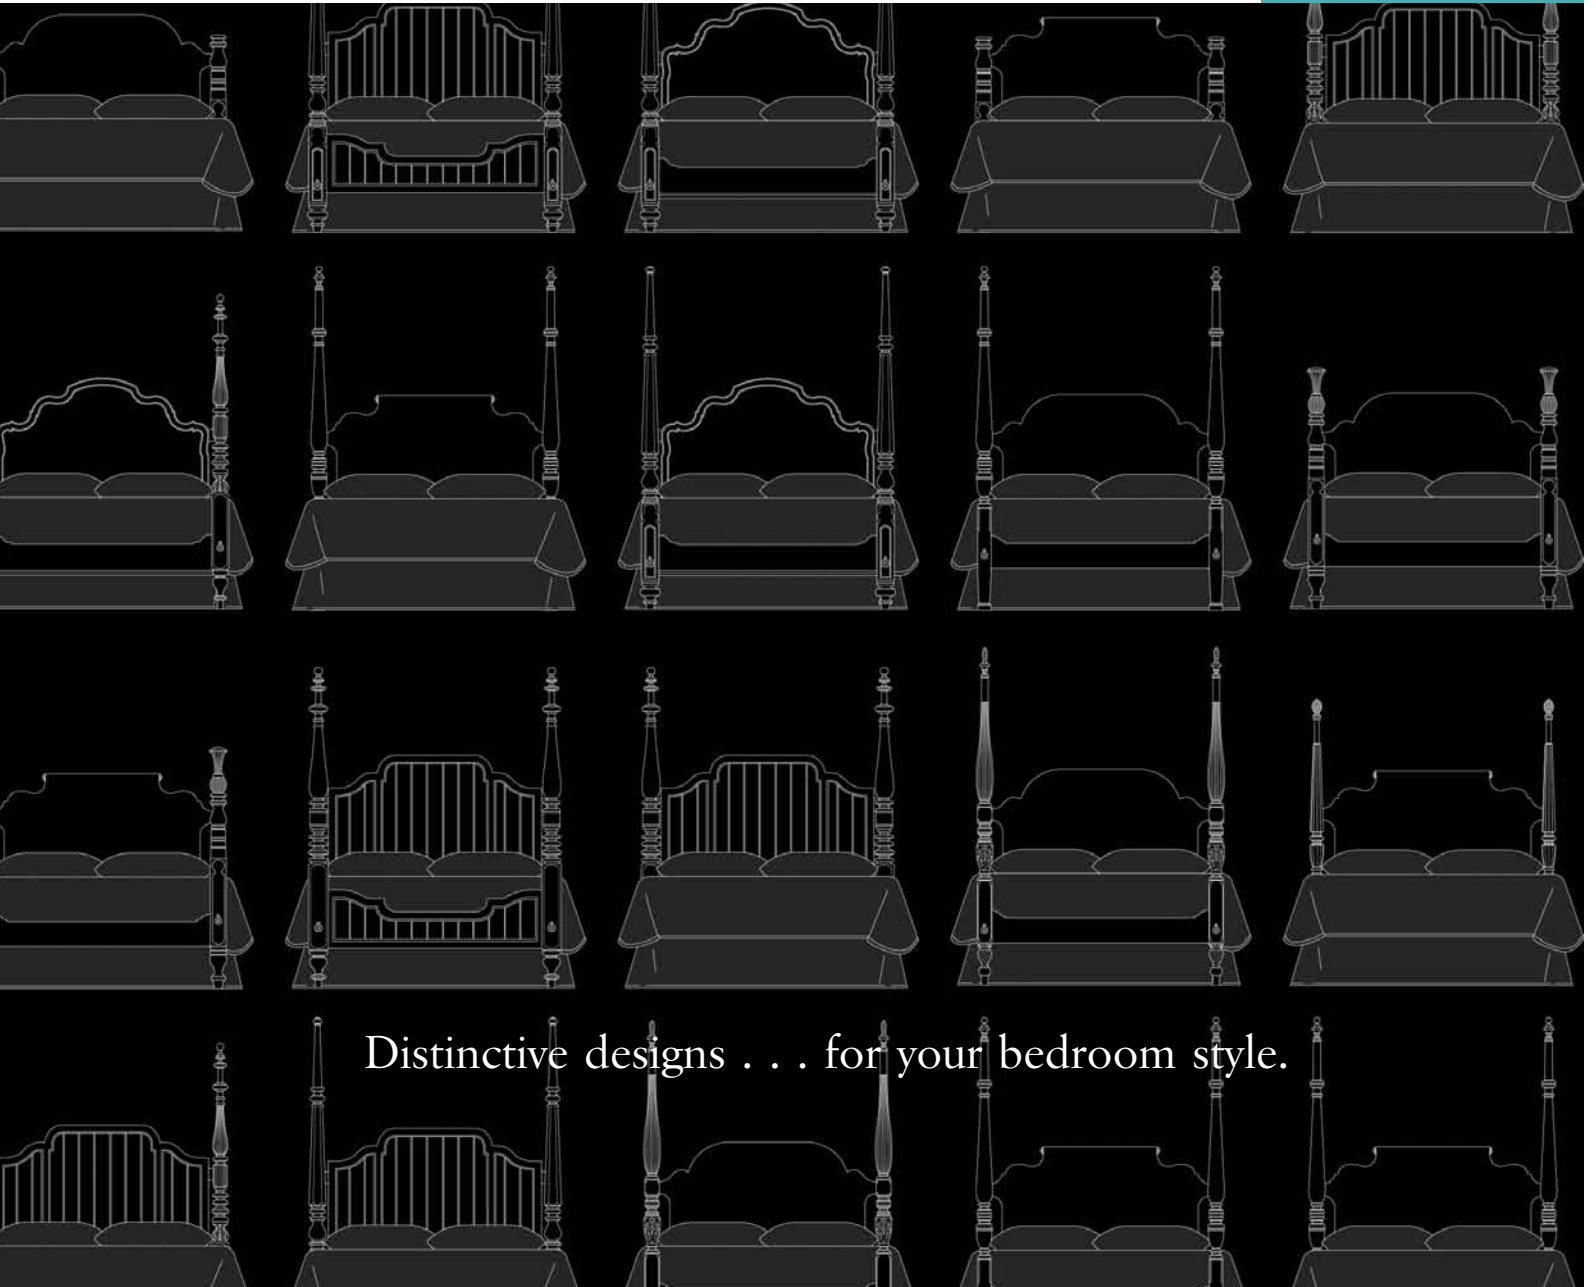

**Distinctive
DREAMS**

CUSTOM
bed program

CLASSIC CHERRY
Collection

Distinctive designs . . . for your bedroom style.

HARDEN