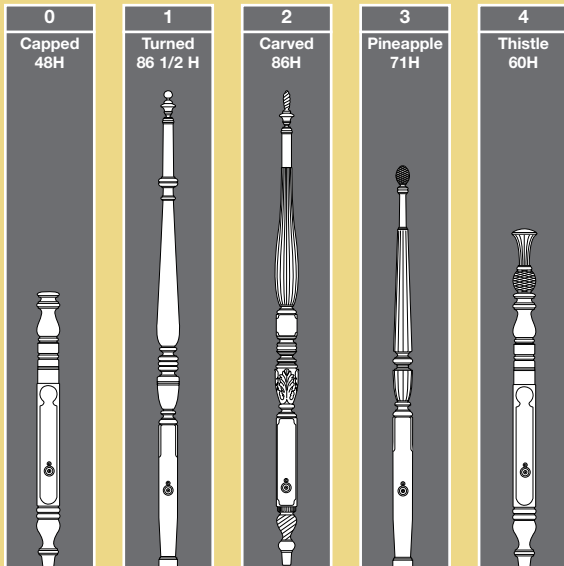

traditional

629 Arched Headboard

639 Scroll Headboard

1 - Rail Footboard

(only available footboard in Traditional Program)

FOOTBOARD

0 - 1st digit (after Style No.) designates **No Footboard**

1 - 1st digit (after Style No.) designates **Rail Footboard**

POSTS

2nd digit (after Style No.) designates Posts Style:

Available sizes — 3/3 4/6 5/0 6/6 6/0

designer

661 Planked Headboard & Footboard

671 Provincial Headboard & Footboard

FOOTBOARD

0 - 1st digit (after Style No.) designates **No Footboard**

1 - 1st digit (after Style No.) designates **Complete Bed** is required

POSTS

2nd digit (after Style No.) designates Posts Style:

Available sizes — 4/6 5/0 6/6 6/0

American-made, solid cherry styling for your bedroom...