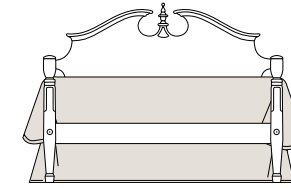

When low fluted posts are ordered, footboard posts will be 55H.

Available sizes:

3/3 – 43W	81 1/2 L	6/0 – 77W	91L
4/6 – 64W	81 1/2 L	6/6 – 82W	87L
5/0 – 64W	87L		

Bottom of box spring to floor – 12 1/4 H

Top of side rails to floor – 16H

For overall height refer to Posts information above.

Also available as a Headboard only.

HARDEN

... traditional custom beds

525

525-00
Pediment Headboard Only
Capped Posts

525-10
Pediment Headboard / Rail Footboard
Capped Posts