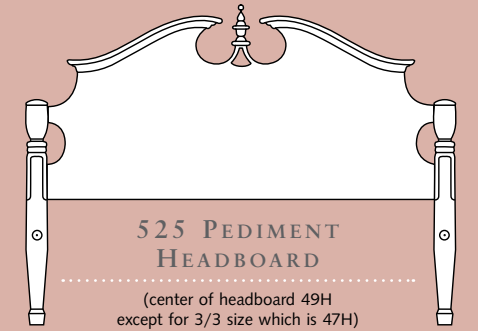

525 PEDIMENT HEADBOARD

(center of headboard 49H except for 3/3 size which is 47H)