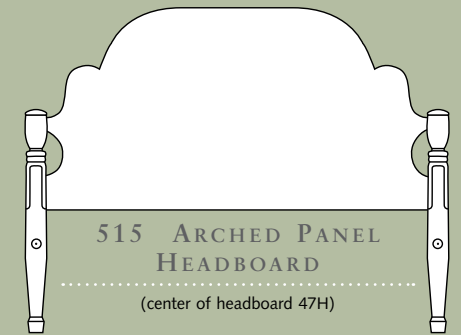

515-02
Arched Panel Headboard Only
Pineapple Posts

515-12
Arched Panel Headboard / Rail Footboard
Pineapple Posts
Shown on page 10 in Cambridge Finish.

515-03
Arched Panel Headboard Only
Low Fluted Posts

515-13
Arched Panel Headboard / Rail Footboard
Low Fluted Posts

515 ARCHED PANEL HEADBOARD
(center of headboard 47H)

FOOTBOARD
1st digit (after Style No.) designates Footboard:

- 0 – No Footboard
- 1 – Rail Footboard (16 1/2 H)
(only available footboard)