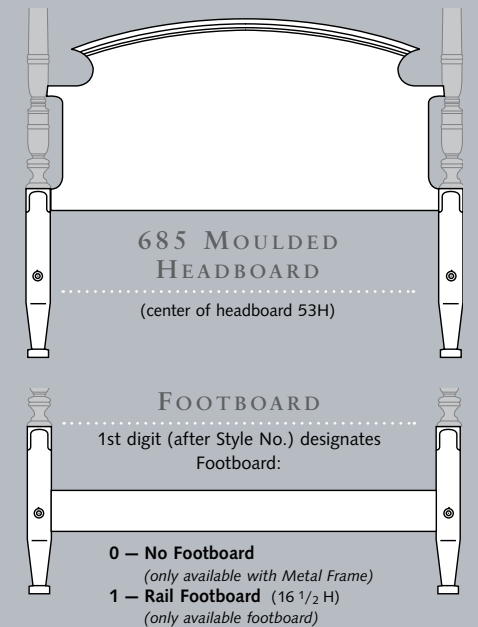

Also available as a Headboard with Metal Frame:
4/6 – 65W 74L 6/0 – 78W 79L
5/0 – 65W 79L 6/6 – 83W 79L
(Note: Length of frame may vary depending on mattress chosen.)

Not available as a Headboard only.
Not available with canopy frames.

also available:
685-01 Headboard with Metal Frame – 76H

Note: Footboard Posts are 5" shorter than Headboard Posts.

685-12 BED 5/0

Moulded Headboard
Rail Footboard / Reeded Posts
Brandywine Finish shown.

also available:
685-02 Headboard with Metal Frame – 86H

also available:
685-04 Headboard with Metal Frame – 86H

1	2	3	3
Turned Post (76H)	Reeded Post (86H)	Rice Post (86H)	Ribbon Post (86H)
			

Available sizes:

4/6 – 65W 83 1/2 L 6/0 – 78W 93L
5/0 – 65W 89L 6/6 – 83W 89L

Bottom of box spring to floor – 13H
Top of side rails to floor – 16 1/2 H
For overall height refer to Posts information above.

Also available as a Headboard with Metal Frame:
4/6 – 65W 74L 6/0 – 78W 79L
5/0 – 65W 79L 6/6 – 83W 79L
(Note: Length of frame may vary depending on mattress chosen.)