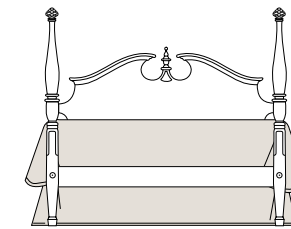

525-12
Pediment Headboard / Rail Footboard
Pineapple Posts