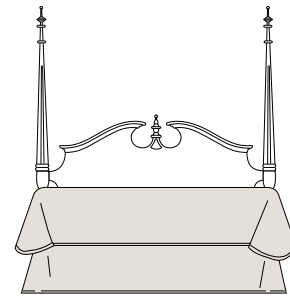

When low fluted posts are ordered, footboard posts will be 55H.

Available sizes:

3/3 – 43W	81 1/2 L	6/0 – 77W	91L
4/6 – 64W	81 1/2 L	6/6 – 82W	87L
5/0 – 64W	87L		

Bottom of box spring to floor – 12 1/4 H

Top of side rails to floor – 16H

For overall height refer to Posts information above.

Also available as a Headboard only.

HARDEN

... traditional custom beds

525

525-00
Pediment Headboard Only
Capped Posts

525-10
Pediment Headboard / Rail Footboard
Capped Posts