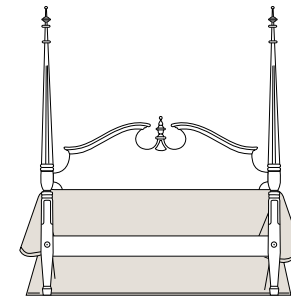

525-11
Pediment Headboard / Rail Footboard
High Fluted Posts