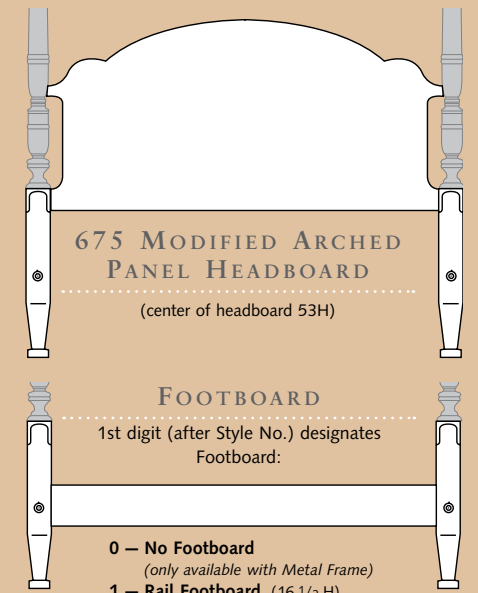

675 MODIFIED ARCHED PANEL HEADBOARD

(center of headboard 53H)

FOOTBOARD

1st digit (after Style No.) designates Footboard:

- **0 – No Footboard**
  (only available with Metal Frame)
- **1 – Rail Footboard** (16 1/2 H)
  (only available footboard)

POSTS

2nd digit (after Style No.) designates Posts Style:

1	2	3	3
Turned Post (76H)	Reeded Post (86H)	Rice Post (86H)	Ribbon Post (86H)